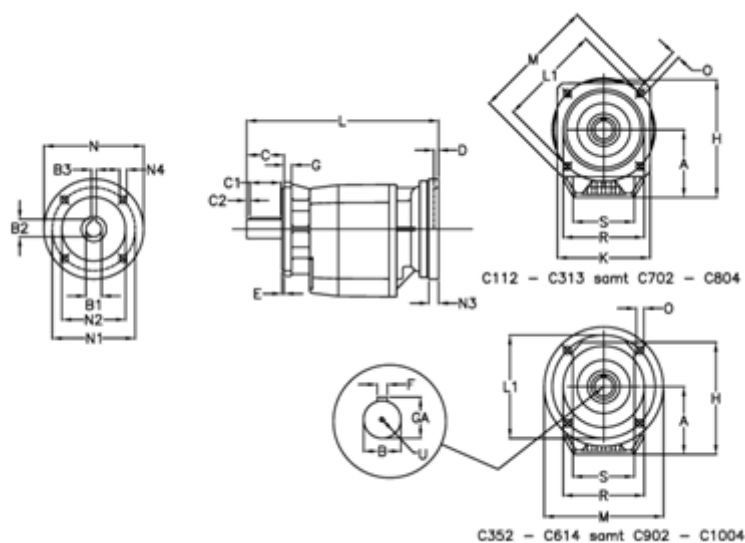

Article number: 40600814912430

Description: Helical gearbox
C803F-149,1-P80B5

Measures

A = 247.0	D = 4.0	L1 = 350	R = 320
B = 80	E = 5	M = 400	S = 300
B1 = 19	F = 22	N = 200	U = M20x42
B2 = 21.8	G = 20	N1 = 165	
B3 = 6	GA = 85.0	N2 = 130	
C = 140	H = 422.0	N3 = 0	
C1 = 110	K = 350	N4 = M10x12	
C2 = 15	L = 533.0	O = 18.0	